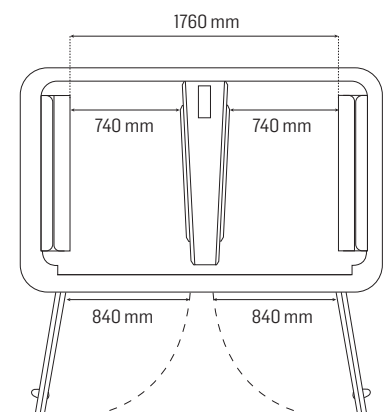

MATERIALS

Exterior	<p>Exterior panels: Made of thermocoated steel, replaceable in 10 available colors. Frame and door: Made of aluminum coated in matte black RAL 9005, with an invisible pivot hinge. Handle: Made of textured black polymer. Glass: Clear acoustic glass, 8 mm / 0.31 in.</p>
Interior	<p>Structure: Metal frame, wood, and recycled acoustic foam. Upholstery: 100% polyester fabric available in 12 colors. Flooring: 100% polyamide carpet available in 4 colors. Table: Top and lower box made of birch plywood covered with white, fingerprint-resistant black laminate, or wood imitation laminate.</p>
Standard furniture	<p>Table dimensions: 1195x830x730 mm / 47.05x32.68x28.74 in Table height: 730 or 1050 mm / 28.74 or 41.34 in Maximum load for the table is 50kg / 110.23 lbs Sofa dimensions: 1173x570x810 mm / 46.18x22.44x31.89 in Sofa upholstered in 100% polyester fabric, available in 12 colors. Clothes hangers (2): coated in textured black RAL 9005.</p>
Options PMR	<p>Retractable table: 1195x810x730 mm / 47.05x31.89x28.74 in Retractable sofa: 1178x610x490 mm / 46.42x24.02x19.29 in Support bars (2): located on the door, inside, with a height of 850 mm / 33.46 in Protection plates (4): for the door, inside and outside: 840x180 mm / 33.07x7.09 in</p>