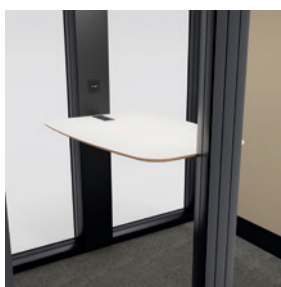

-  A space for 4 people
-  Insonorização Classe A
-  Privacidade e conforto garantido
-  Ventilação e iluminação automática
-  Designed for PMR

BUBLIING L | TECHNICAL SPECIFICATIONS

GENERAL DESCRIPTION

Dimensions	<p>Exterior: 2356x1456x2245 mm / 92,76x57,32x88,39 in With Bubliing Fresh Air: Additional 50 mm / 1,97 in Interior: 2058x1426x2114 mm / 81,09x56,14x83,23 in Entrance height: 23 mm / 0,91 in The door: 2134x949 mm / 83,90x37,36 in</p>
Standard weight	740 kg / 1632 ib
Acoustic	<p>Class A DB,A >30 dB Guaranteed speech level reduction according to the ISO 23351-1 testing method, with one of the best ratings in the industry.</p>
Fan airflow	<p>Airflow: 1121,6 m³/h (8 fans) The air is renewed, on average, every 5,6 minutes. The airflow can be manually adjusted. In standby mode, the system activates for 10 minutes per hour.</p>
Lighting	<p>Ceiling light: LED lighting with a temperature of 3500 K - 4000 K, providing up to 500 lux on the desk. The lighting is automatic and can be manually adjusted.</p>
Occupancy indicators	LED sensor technology with red or green light indicator.
Mobility	<p>High-strength levelers adjustable from inside the booth. The BUBLIING is designed for people with limited mobility and wheelchairs. Ramp with an entrance of 780 mm / 30.71 in.</p>

BUBLING L | STANDARD FURNITURE

LOW TABLE
1195x830x730 mm
47,05x32,68x28,74 in

SOFAS
1173x570x810 mm
46,18x22,44x31,89 in

CLOTHES HANGERS
2 units

BUBLING L | OPTIONAL FURNITURE

HIGH TABLE
1195x830x1050 mm
47,05x32,68x41,34 in

BUBLING L | OPTIONAL PMR

RETRACTABLE TABLE AND SOFAS
Table: 1195x810x730 mm /
47,05x31,89x28,74 in.
Sofas: 1178x610x490 mm /
46,42x24,02x19,29 in.

SUPPORT BARS
1 unit inside each door, at a height
of 850 mm / 33,46 in.