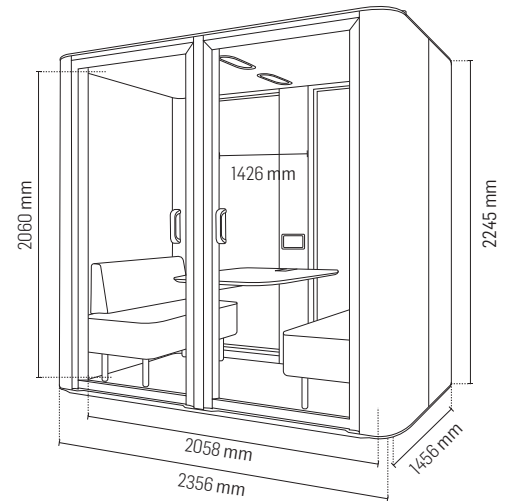

-  A space for 4 people
-  Insonorização Classe A
-  Privacidade e conforto garantido
-  Ventilação e iluminação automática
-  Designed for PMR

BUBLIING L | TECHNICAL SPECIFICATIONS

GENERAL DESCRIPTION

Dimensions	<p>Exterior: 2356x1456x2245 mm / 92,76x57,32x88,39 in With Bubliing Fresh Air: Additional 50 mm / 1,97 in Interior: 2058x1426x2114 mm / 81,09x56,14x83,23 in Entrance height: 23 mm / 0,91 in The door: 2134x949 mm / 83,90x37,36 in</p>
Standard weight	740 kg / 1632 ib
Acoustic	<p>Class A DB,A >30 dB Guaranteed speech level reduction according to the ISO 23351-1 testing method, with one of the best ratings in the industry.</p>
Fan airflow	<p>Airflow: 1121,6 m³/h (8 fans) The air is renewed, on average, every 5,6 minutes. The airflow can be manually adjusted. In standby mode, the system activates for 10 minutes per hour.</p>
Lighting	<p>Ceiling light: LED lighting with a temperature of 3500 K - 4000 K, providing up to 500 lux on the desk. The lighting is automatic and can be manually adjusted.</p>
Occupancy indicators	LED sensor technology with red or green light indicator.
Mobility	<p>High-strength levelers adjustable from inside the booth. The BUBLIING is designed for people with limited mobility and wheelchairs. Ramp with an entrance of 780 mm / 30.71 in.</p>