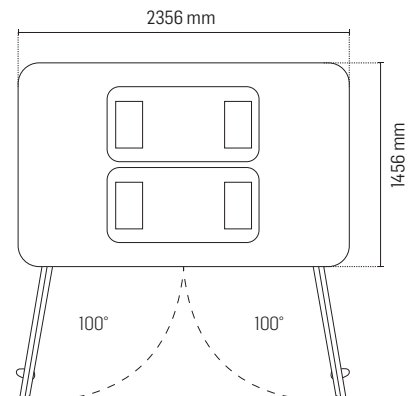

BUBLING L | TECHNICAL SPECIFICATIONS

SAFETY

Fire protection	All coating materials, upholstery, and acoustic materials used in our products are tested and classified according to national or international standards. Fabrics: EN 13501-1 Adhered Class B, s1, d0 Foams: ISO 3795 Carpet: EN 13501-1 Cfl – s1 Wood: EN 13986, Class D-s2, d0
Earthquake resistance	The BUBLING can be supplied with a system that allows fixation to the floor, available for seismic regions.

ENERGY

Electrical equipment	2x Schuko sockets - 230 V 1x USB-C port 1x USB-A port Optional: RJ45 network socket; HDMI port.
Standard consumption	93 W
Standby consumption	0,74 W
Equipment power	AC output (electrical socket); 100-240 VAC, 16 A, 50-60 Hz.
Charger output	USB-C output 18 W

EXTRA FEATURES

Options	| 7-inch manual control screen. | Metal hydraulic air spring for door closure. | Bubliling Fresh Air system, non-adjustable and noise-free. | Internal metal monitor support with VESA mounting. Monitor not included. Maximum monitor size is 32/42 inches. | Exterior whiteboard 1040x910 mm / 40.94x35.83 in

SPACE AND INSTALLATION

Required space	BUBLING depth: 1456 mm / 57.32 in + Door opening of 100°. Minimum recommended space for air circulation above and on the sides: 150 mm / 5.91 in.
Installation space	The installation requires 500 mm / 19.69 in of free space around the BUBLING.
Assembly	Assembly time: 2 hours Number of people: 3 people