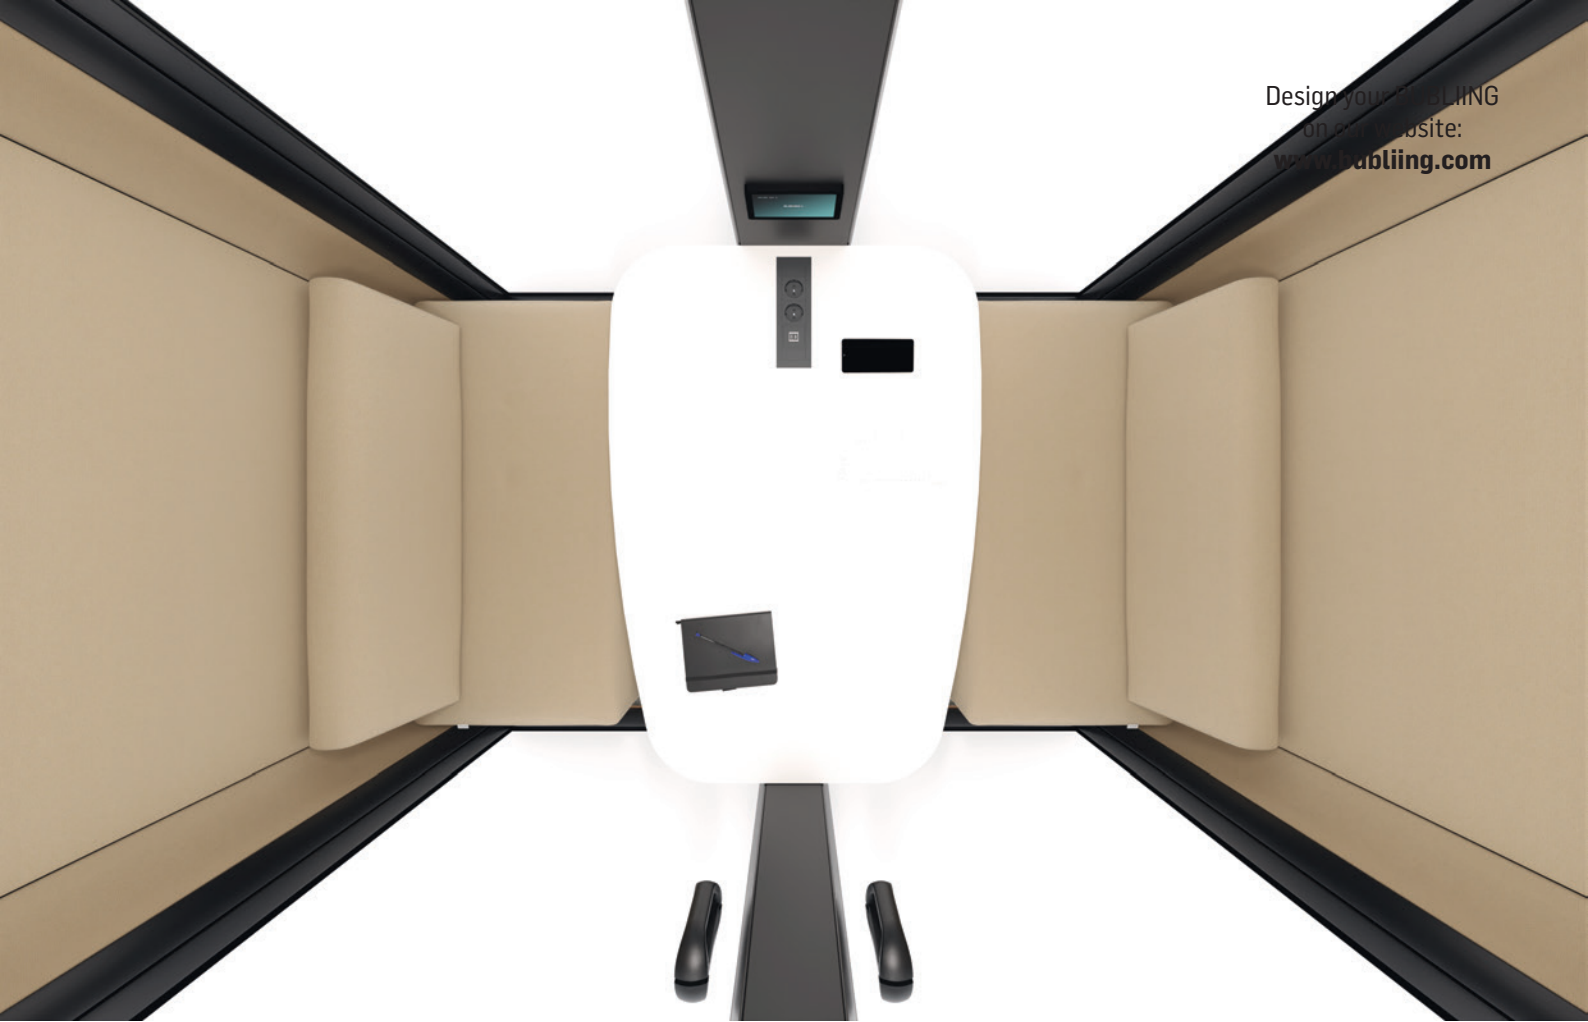

BUBLIING L | FINISHES

INTERIOR FINISH

Beige CSE01	Light Blue CSE38
Light Gray CSE41	Navy Blue CSE40
Charcoal Gray CSE13	Coral Red CSE24
Brown Beige CSE02	Classic Red CSE29
Tea Green CSE33	Yellow CSE03
Olive Green CSE34	Mustard CSE31

EXTERIOR COATING

White RAL 9003 MATE	Dark Blue RAL 5001 MATE
Light Gray RAL 9002 MATE	Light Blue RAL 5014 MATE
Dark Gray RAL 7039 MATE	Dark Green RAL 6028 MATE
Black RAL 9005 MATE	Light Green RAL 6021 MATE
Red Beige RAL 3012 MATE	Beige RAL 1001 MATE

INTERIOR FLOORING

Beige 393100
Brown 327260
Dark gray 393350
Light Gray 393300

TABLETOP

Plywood with white laminated	Plywood with anti-fingerprint black laminated	Plywood with oak laminated

Due to the different configurations of monitors and printers, the appearance of the finishes may vary from the actual finish. To ensure that the chosen finishes meet your expectations, please refer to physical samples or contact a BUBLIING representative.