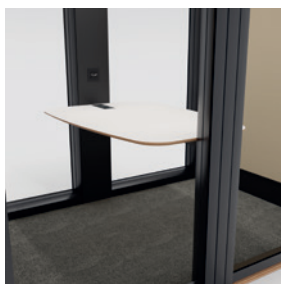

BUBLING L | STANDARD FURNITURE

LOW TABLE
1195x830x730 mm
47,05x32,68x28,74 in