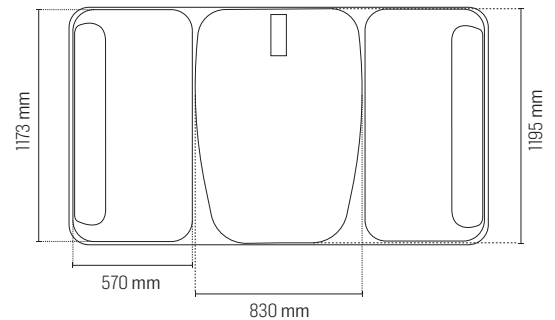

MATERIALS

Exterior	Exterior panels: Made of thermocoated steel, replaceable in 10 available colors. Frame and door: Made of aluminum coated in matte black RAL 9005, with an invisible pivot hinge. Handle: Made of textured black polymer. Glass: Clear acoustic glass, 8 mm / 0.31 in.
Interior	Structure: Metal frame, wood, and recycled acoustic foam. Upholstery: 100% polyester fabric available in 12 colors. Flooring: 100% polyamide carpet available in 4 colors. Table: Top and lower box made of birch plywood covered with white, fingerprint-resistant black laminate, or wood imitation laminate.
Standard furniture	Table dimensions: 1195x830x730 mm / 47.05x32.68x28.74 in Table height: 730 or 1050 mm / 28.74 or 41.34 in Maximum load for the table is 50kg / 110.23 lbs Sofa dimensions: 1173x570x810 mm / 46.18x22.44x31.89 in Sofa upholstered in 100% polyester fabric, available in 12 colors. Clothes hangers (2): coated in textured black RAL 9005.
Options PMR	Retractable table: 1195x810x730 mm / 47.05x31.89x28.74 in Retractable sofa: 1178x610x490 mm / 46.42x24.02x19.29 in Support bars (2): located on the door, inside, with a height of 850 mm / 33.46 in Protection plates (4): for the door, inside and outside: 840x180 mm / 33.07x7.09 in