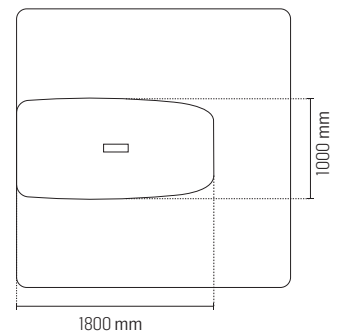

MATERIALS

Exterior	Exterior panels: Made of thermocoated steel, replaceable in 10 available colors. Frame and door: Made of aluminum coated in matte black RAL 9005, with an invisible pivot hinge. Handle: Made of textured black polymer. Glass: Clear acoustic glass, 8 mm / 0.31 in.
Interior	Structure: Metal frame, wood, and recycled acoustic foam. Upholstery: 100% polyester fabric available in 12 colors. Flooring: 100% polyamide carpet available in 4 colors. Table: Top and lower box made of birch plywood covered with white, fingerprint-resistant black laminate, or wood imitation laminate.
Standard furniture	Table dimensions (8 people): 1800x1000x730 mm / 70.87x39.37x28.74 in Table height: 730 or 1050 mm / 28.74 or 41.34 in Maximum load for the table is 50 kg / 110.23 lbs Clothes hangers (4): coated in textured black RAL 9005. Table dimensions (6 people): 1400x1000x730 mm / 55,12x39,37x28,74 in Table height: 730 ou 1050 mm / 28,74 ou 41,34 in Maximum load for the table is 50 kg / 110.23 lbs Clothes hangers (4): coated in textured black RAL 9005.
Options PMR	| Support bars (1): located on the door, inside, with a height of 850mm / 33.46 in. | Protection plates (2): for the door, inside and outside 840x180mm / 33,07x7,09 in

Table for 8 people: