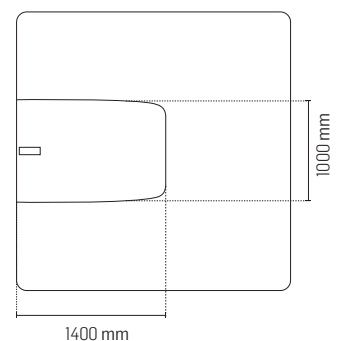

Table for 6 people: