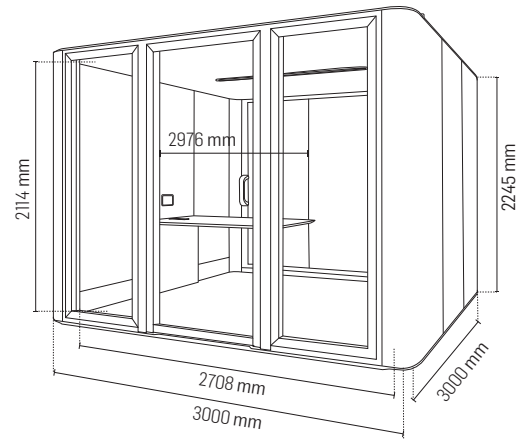

-  A space for 8 people
-  Insonorização Classe A
-  Privacidade e conforto garantido
-  Ventilação e iluminação automática
-  Designed for PMR

BUBLING R | TECHNICAL SPECIFICATIONS

GENERAL DESCRIPTION

Dimensions	<p>Exterior: 3000x3000x2245 mm / 118,11x118,11x88,39 in With Bubliing Fresh Air: Adicionais 50 mm / 1,97 in Interior: 2708x2976x2114 mm / 106,61x117,17x83,23 in Entrance height: 23 mm / 0,91 in The door: 2134x949 mm / 83,90x37,36in</p>
Standard weight	1120 kg / 2467 lb
Acoustic	<p>Class A DB,A >30 dB Guaranteed speech level reduction according to the ISO 23351-1 testing method, with one of the best ratings in the industry.</p>
Fan airflow	<p>Airflow: 1402 m³/h (10 fans) The air is renewed, on average, every 5,6 minutes. The airflow can be manually adjusted. In standby mode, the system activates for 10 minutes per hour.</p>
Lighting	<p>Ceiling light: LED lighting with a temperature of 3500 K - 4000 K, providing up to 500 lux on the desk. The lighting is automatic and can be manually adjusted.</p>
Occupancy indicators	LED sensor technology with red or green light indicator.
Mobility	<p>High-strength levelers adjustable from inside the booth. The BUBLING is designed for people with limited mobility and wheelchairs. Ramp with an entrance of 780 mm / 30.71 in.</p>
Manual control	7-inch manual control screen. Controls lighting (intensity and color), ventilation, among other features.