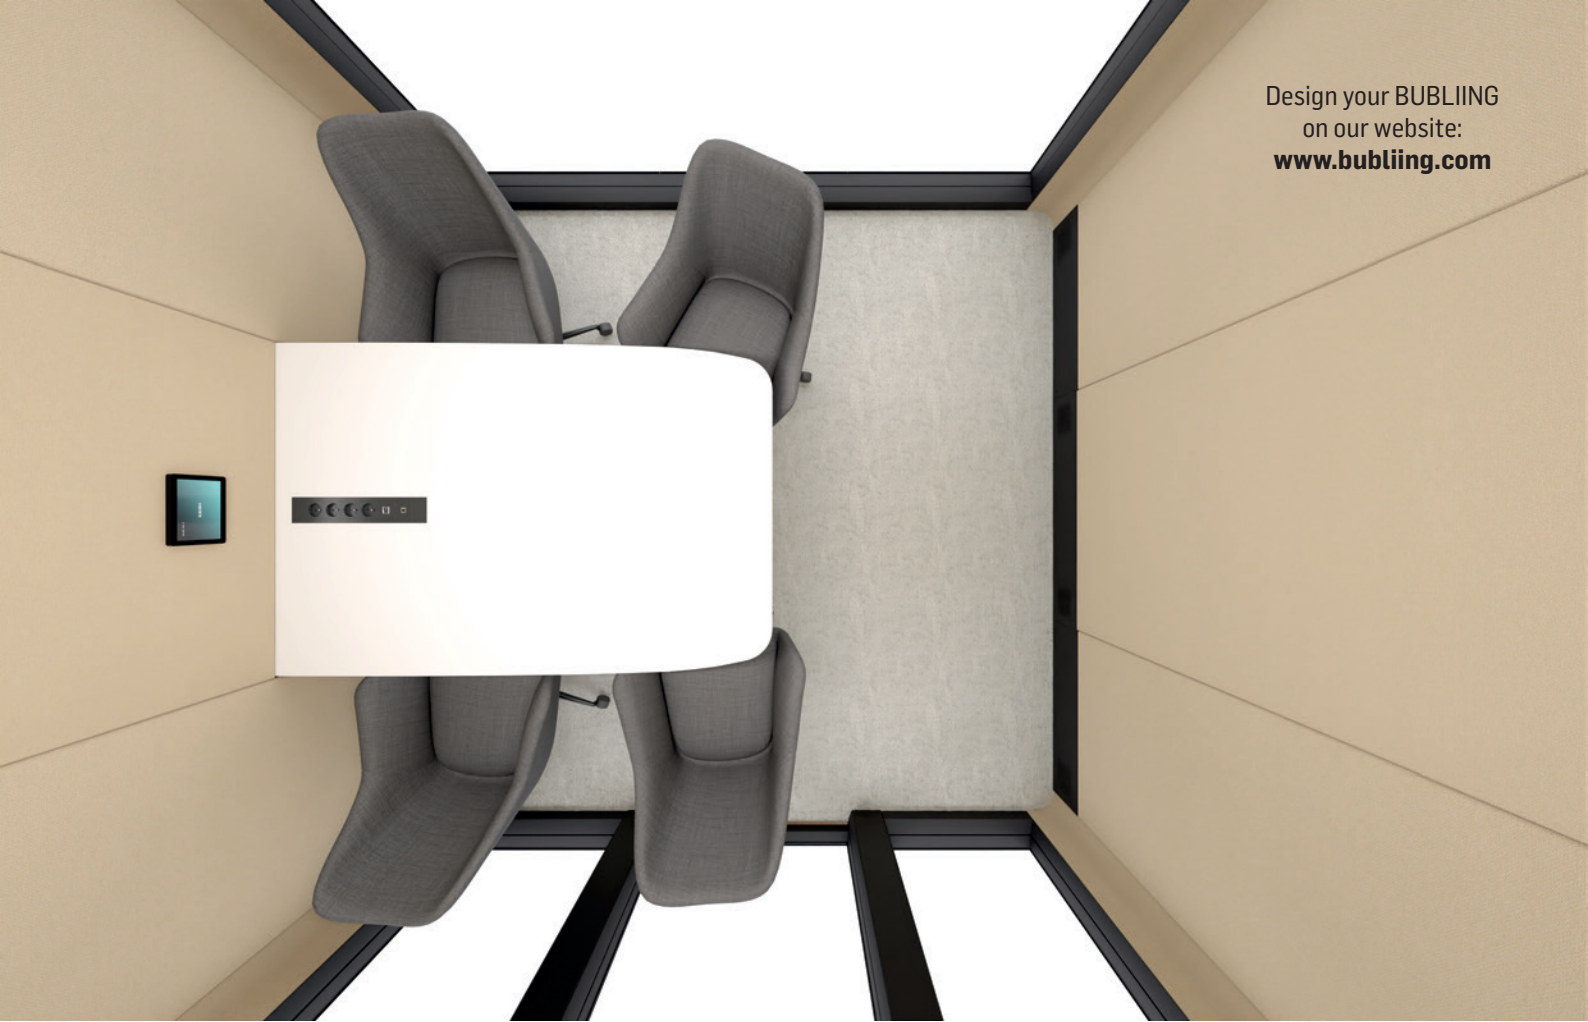

BUBLIING R | FINISHES

INTERIOR FINISH

Beige CSE01	Light Blue CSE38
Light Gray CSE41	Navy Blue CSE40
Charcoal Gray CSE13	Coral Red CSE24
Brown Beige CSE02	Classic Red CSE29
Tea Green CSE33	Yellow CSE03
Olive Green CSE34	Mustard CSE31

EXTERIOR COATING

White RAL 9003 MATE	Dark Blue RAL 5001 MATE
Light Gray RAL 9002 MATE	Light Blue RAL 5014 MATE
Dark Gray RAL 7039 MATE	Dark Green RAL 6028 MATE
Black RAL 9005 MATE	Light Green RAL 6021 MATE
Red Beige RAL 3012 MATE	Beige RAL 1001 MATE

INTERIOR FLOORING

Beige 393100
Brown 327260
Dark gray 393350
Light Gray 393300

TABLETOP

Plywood with white laminated	Plywood with anti-fingerprint black laminated	Plywood with oak laminated

Due to the different configurations of monitors and printers, the appearance of the finishes may vary from the actual finish. To ensure that the chosen finishes meet your expectations, please refer to physical samples or contact a BUBLIING representative.