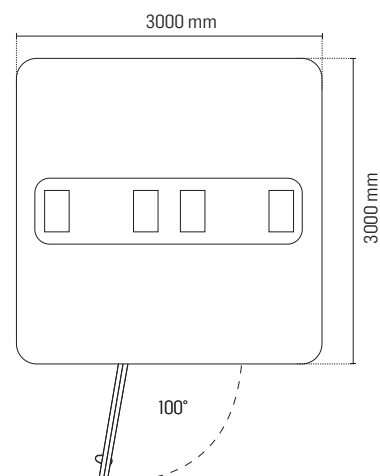

BUBLIING R | TECHNICAL SPECIFICATIONS

SAFETY

Fire protection	All coating materials, upholstery, and acoustic materials used in our products are tested and classified according to national or international standards. Fabrics: EN 13501-1 Adhered Class B, s1, d0 Foams: ISO 3795 Carpet: EN 13501-1 Cfl – s1 Wood: EN 13986, Class D-s2, d0
Earthquake resistance	The BUBLIING can be supplied with a system that allows fixation to the floor, available for seismic regions.

ENERGY

Electrical equipment	4x Schuko sockets - 230 V 1x USB-C port 1x USB-A port 1x RJ45 network socket Optional: HDMI port
Standard consumption	176 W
Standby consumption	0,98 W
Equipment power	AC output (electrical socket); 100-240 VAC, 16 A, 50-60 Hz.
Charger output	USB-C output 18 W

FUNCIONALIDADES EXTRA

Opcionais	| Metal hydraulic air spring for door closure. | Bubliing Fresh Air, non-adjustable and noise-free system. | Metallic interior or exterior monitor support with VESA mount. Monitor not included. Maximum monitor size is 27 inches. | White writing board exterior or interior 1040x910 mm / 40.94x35.83 in

SPACE AND INSTALLATION

Required space	BUBLIING depth: 3000 mm / 118,11 in + Door opening of 100°. Minimum recommended space for air circulation above and on the sides: 150 mm / 5.91 in.
Installation space	A instalação requer 500 mm / 19,69 in de espaço livre ao redor da BUBLIING.
Assembly	Assembly time: 4 hours Number of people: 3 people